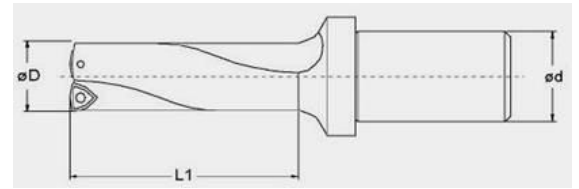

SUPER POWER DRILL 3D EXD-3D

**Specifications:**

MODEL	SPECIFICATION mm			TEET H
	D	d	L1	
EXD-14x3-25	14	25	42	2
EXD-15x3-25	15	25	45	2
EXD-16x3-25	16	25	48	2
EXD-17x3-25	17	25	51	2
EXD-18x3-25	18	25	54	2
EXD-19x3-25	19	25	57	2
EXD-20x3-25	20	25	60	2
EXD-21x3-32	21	32	63	2
EXD-22x3-32	22	32	66	2
EXD-23x3-32	23	32	69	2
EXD-24x3-32	24	32	72	2
EXD-25x3-32	25	32	75	2
EXD-26x3-32	26	32	78	2
EXD-27x3-32	27	32	81	2
EXD-28x3-32	28	32	84	2
EXD-29x3-32	29	32	87	2
EXD-30x3-32	30	32	90	2
EXD-31x3-32	31	32	93	2
EXD-32x3-32	32	32	96	2
EXD-33x3-32	33	32	99	2
EXD-34x3-32	34	32	102	2
EXD-35x3-32	35	32	105	2
EXD-36x3-32	36	32	108	2
EXD-37x3-32	37	32	111	2
EXD-38x3-32	38	32	114	2
EXD-39x3-32	39	32	117	2

MODEL	INSERT	SCREW	WRENC H
EXD-14x3-25	WCMX0302	SCR-EXD2.5	T8
EXD-15x3-25			
EXD-16x3-25			
EXD-17x3-25			
EXD-18x3-25			
EXD-19x3-25			
EXD-20x3-25			
EXD-21x3-32			
EXD-22x3-32			
EXD-23x3-32			
EXD-24x3-32			
EXD-25x3-32			
EXD-26x3-32			
EXD-27x3-32			
EXD-28x3-32			
EXD-29x3-32			
EXD-30x3-32			
EXD-31x3-32			
EXD-32x3-32			
EXD-33x3-32			
EXD-34x3-32			
EXD-35x3-32			
EXD-36x3-32			
EXD-37x3-32			
EXD-38x3-32			
EXD-39x3-32			

32				
EXD-40x3-40	40	40	120	2
EXD-41x3-40	41	40	123	2
EXD-42x3-40	42	40	126	2
EXD-43x3-40	43	40	129	2
EXD-44x3-40	44	40	132	2
EXD-45x3-40	45	40	135	2
EXD-46x3-40	46	40	138	2
EXD-47x3-40	47	40	141	2
EXD-48x3-40	48	40	144	2
EXD-49x3-40	49	40	147	2
EXD-50x3-40	50	40	150	2
EXD-51x3-40	51	40	153	2
EXD-52x3-40	52	40	156	2
EXD-53x3-40	53	40	159	2
EXD-54x3-40	54	40	162	2
EXD-55x3-40	55	40	165	2
EXD-56x3-40	56	40	168	2
EXD-57x3-40	57	40	171	2
EXD-58x3-40	58	40	174	2
EXD-59x3-40	59	40	177	2
EXD-60x3-40	60	40	180	2